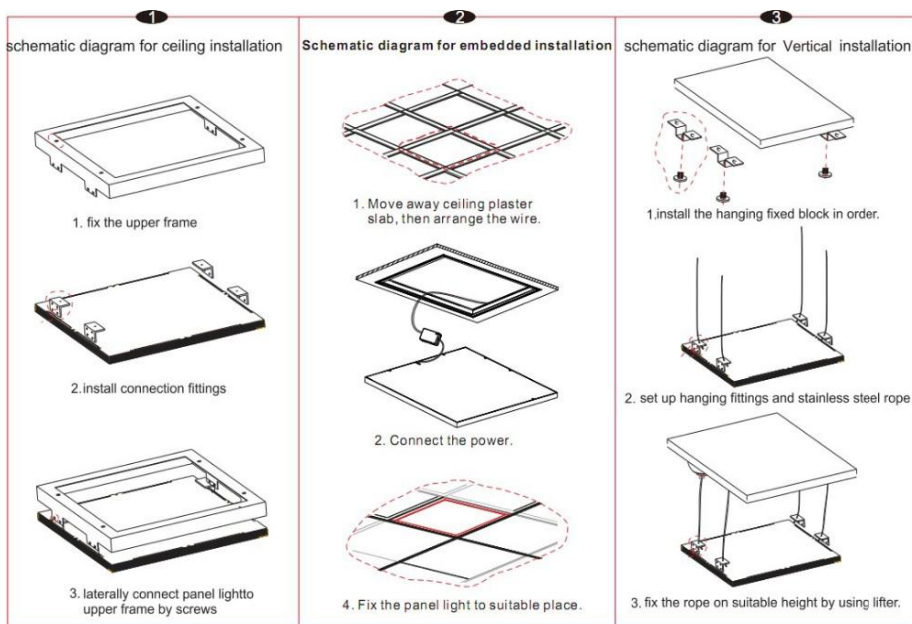

Surfaced

Recessed

Suspended

Contact us: Tel:+86-755-83984608

Email: Billyzh@alflite.com

.Specifications above are for reference only and may vary without prior notice