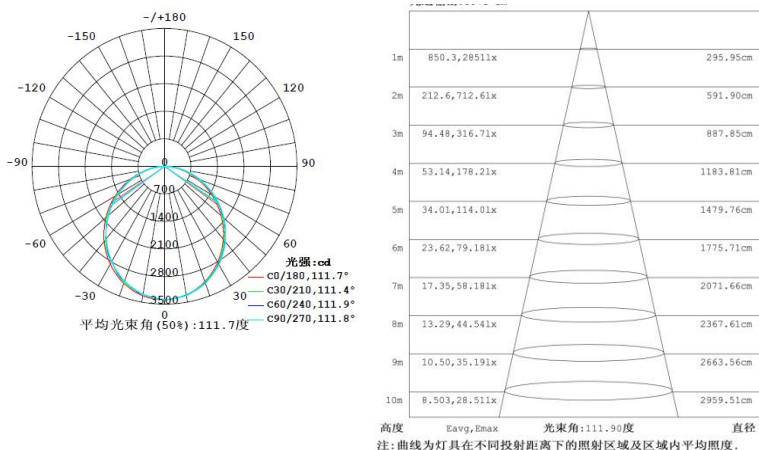

Light distribution curve

3 options of Installation